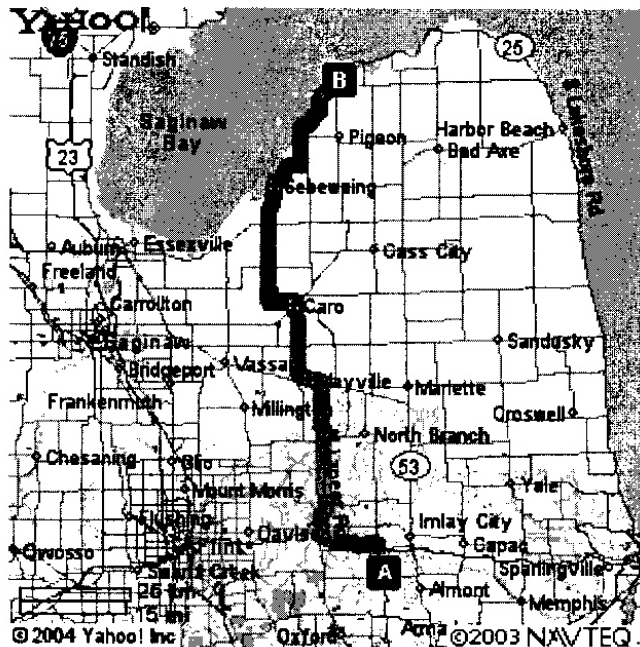

Caseville

Yahoo! My Yahoo! Mail

Search the web

YAHOO! LOCAL Sign In
 Maps New User? Sign Up

ME

Starting from: **A** 3866 Rochester Rd, Dryden, MI 48428-9721

Arriving at: **B** 6609 Vine St, Caseville, MI 48725-9529

Distance: 88.8 miles Approximate Travel Time: 2 hours 16 mins

Your Directions

1.	Start at 3866 ROCHESTER RD, DRYDEN going towards HOLLOW CORNERS RD - go 1.8 mi
2.	Turn L on SUTTON RD - go 0.8 mi
3.	Turn R on S LAKE PLEASANT RD - go 2.5 mi
4.	Turn L to take I-69 WEST towards FLINT - go 7.9 mi
5.	Take exit #155 towards LAPEER/PONTIAC - go 35.5 mi
6.	Turn L on N STATE ST - go < 0.1 mi
7.	Turn R on W GILFORD RD - go 3.8 mi
8.	Turn R on UNIONVILLE RD - go 16.2 mi
9.	Continue on M-25 - go 20.1 mi
10.	Turn R on PINE ST - go 0.2 mi
11.	Turn R on VINE ST - go < 0.1 mi
12.	Arrive at 6609 VINE ST, CASEVILLE, on the L

When using any driving directions or map, it's a good idea to do a reality check and make sure the road still exists, watch out for construction, and follow all traffic safety precautions. This is only to be used as an aid in planning.

Your Full Route

Your Destination

Address:
 6609 Vine St
 Caseville, MI 48725-9529