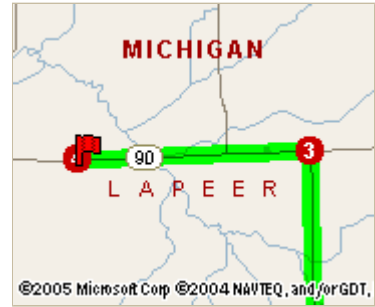

Rochester Rd (North)

- |  |       |                                     |
|--|-------|-------------------------------------|
| <b>1:</b> Turn LEFT (West) onto Sutton Rd              | 0.8   |                                     |
| <b>2:</b> Turn RIGHT (North) onto (S) Lake Pleasant Rd | 17.7  | <input type="checkbox"/>            |
| <b>3:</b> Turn LEFT (West) onto SR-90 [N Branch Rd]    | 2.8   | <input checked="" type="checkbox"/> |
| <b>4:</b> Turn LEFT (South) onto Rogers Dr             | < 0.1 |                                     |
- End:** Arrive 6674 Rogers Dr, North Branch, MI 48461