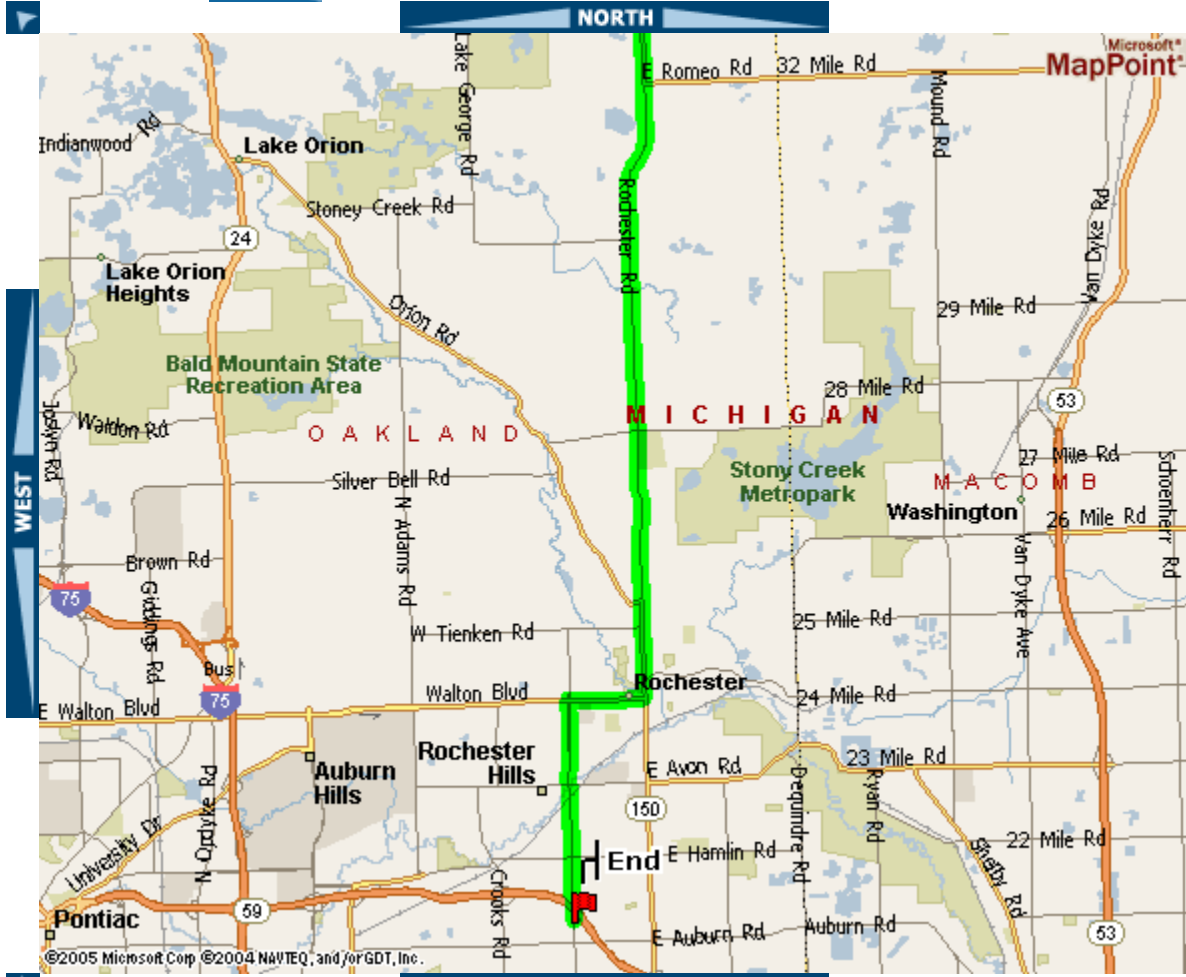

MSN Maps & Directions

Home

Maps

Directions

Map Size

Print

E-mail

Save to Pocket PC

Legend

Zoom on map click

- Rou**
- T
- E
- F
- C
- C
- C
- Map**
- C
- S
- E
- Loc**
- T
- C
- Y
- V
- Mi**
- & GI**
- Fir**
- pl**
- mu**
- de**
- trij**
- re:**
- fu**
- Or**

Start: 3866 Rochester Rd, Dryden, MI 48428

End: 1000 Bagley Dr, Rochester, MI 48309

Total Distance: 23.6 Miles

Estimated Total Time: 33 minutes

Directions

Miles

Map

Start: Depart 3866 Rochester Rd, Dryden, MI 48428 on

5.3

Rochester Rd (South)

1: Road name changes to Forest St	1.0	
2: Road name changes to Rochester Rd	12.5	<input type="checkbox"/>
3: Road name changes to SR-150 [N Main St]	0.9	<input type="checkbox"/>
4: Turn RIGHT (West) onto W University Dr	0.7	
5: Road name changes to Local road(s)	< 0.1	<input type="checkbox"/>
6: Road name changes to Walton Blvd	0.3	
7: Turn LEFT (South) onto S Livernois Rd	2.9	
End: Arrive 1000 Bagley Dr, Rochester, MI 48309		<input checked="" type="checkbox"/>