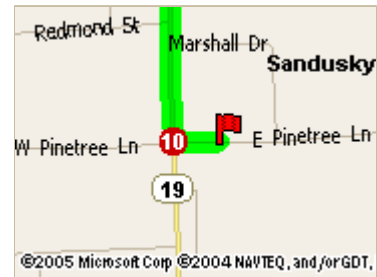

Zoom on map click

- Route**
- T
 - E
 - F
 - C
 - C
 - C
- Map**
- C
 - S
 - E
- Locations**
- T
 - C
 - Y
 - V
- Map & GIS**
- Fir
pla
mu
de
trij
re:
fu
Or

Start: 3866 Rochester Rd, Dryden, MI 48428

End: 191 E Pinetree Ln, Sandusky, MI 48471

Total Distance: 52.5 Miles

Estimated Total Time: 1 hour

Directions

Miles

Map

Start: Depart 3866 Rochester Rd, Dryden, MI 48428 on

1.8

Rochester Rd (North)

1: Turn LEFT (West) onto Sutton Rd	0.8	
2: Turn RIGHT (North) onto S Lake Pleasant Rd	2.2	<input type="checkbox"/>
3: Take Ramp (RIGHT) onto I-69 towards I-69 / Port Huron	4.6	
4: At exit 168, turn RIGHT onto Ramp towards M-53 / Imlay City / Almont	0.5	<input type="checkbox"/>
5: Turn LEFT (North) onto SR-53 [S Van Dyke Rd]	28.9	
6: Turn RIGHT (East) onto SR-46 [Sanilac Rd]	8.0	<input type="checkbox"/>
7: Keep STRAIGHT onto SR-19 [SR-46]	5.0	
8: Turn RIGHT (South) onto SR-19 [S Elk St]	0.5	<input type="checkbox"/>
9: Keep STRAIGHT onto SR-19 [S Sandusky Rd]	0.1	
10: Turn LEFT (East) onto E Pinetree Ln	< 0.1	<input checked="" type="checkbox"/>

End: Arrive 191 E Pinetree Ln, Sandusky, MI 48471

[Your right to use maps and routes generated on the MSN service is subject at all times to the MSN Terms of Use. Data credits, copyright, and disclaimer.](#)